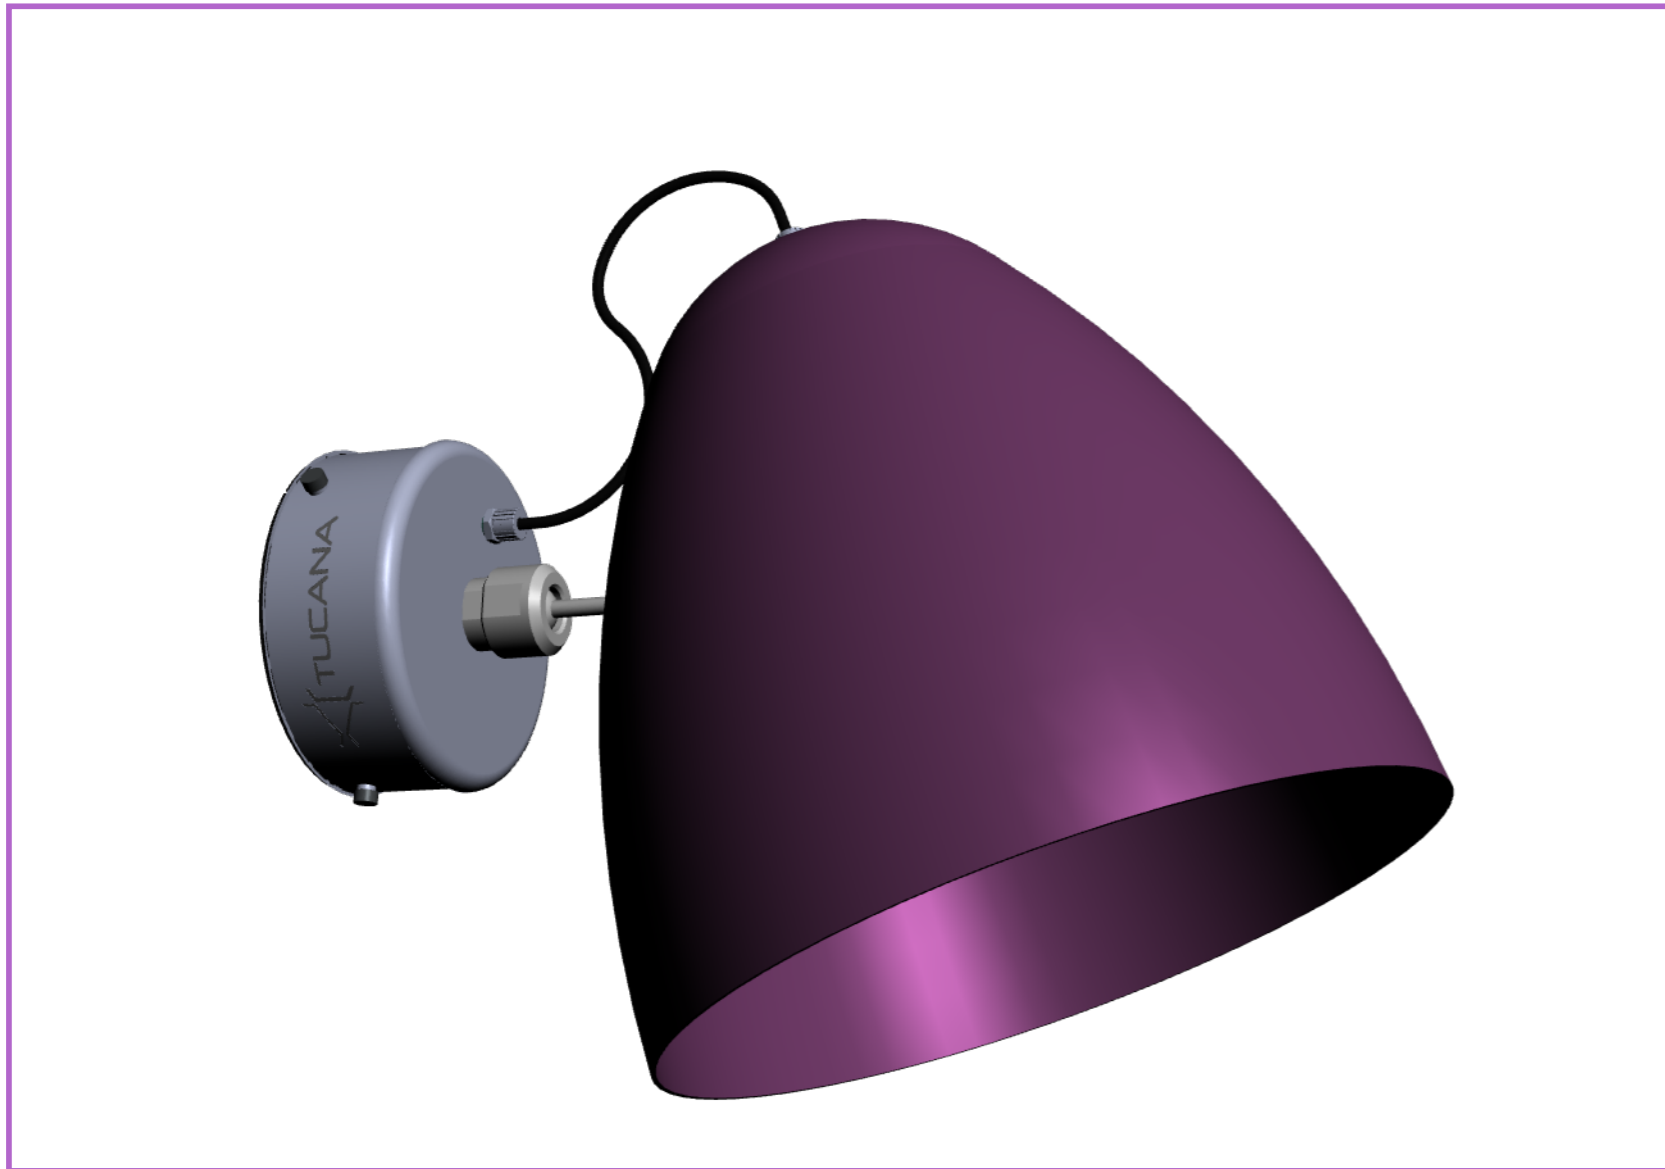

In the 3D model you can press the left mouse button to rotate 3D objects around or use the mouse wheel to zoom in/out.

3D VIEW

FRONT

TOP

SLIDESHOW

Click the labels to see the different views.

Click the labels to see the different assembly.

SUSPENSION BOX ASSEMBLY

CABLE GLAND ASSEMBLY

PERABOLA ASSEMBLY

Tucana Jellydome is a beautifully crafted architectural pendant light. It is ideal for cafeteria, restaurants, Libraries, offices, reception area and premium residences. Each and every Jellydome is made from superior quality Aluminium alloy and is "handspun" by an expert craftsman. It instantly grabs the attention of those who have a high regard for design and material quality. From technology point-of-view, the Jellydome has a patented design for its unique LED module placement and assembly. The unique design effortlessly dissipates all excess heat towards the outer shell. Jellydome has been coated with superior quality silicone-polyster Hi-gloss coating systems, which is baked at 270°. A 15W Jellydome gives upto 2 times more light output than a regular pendant light with a 15W LED bulb.